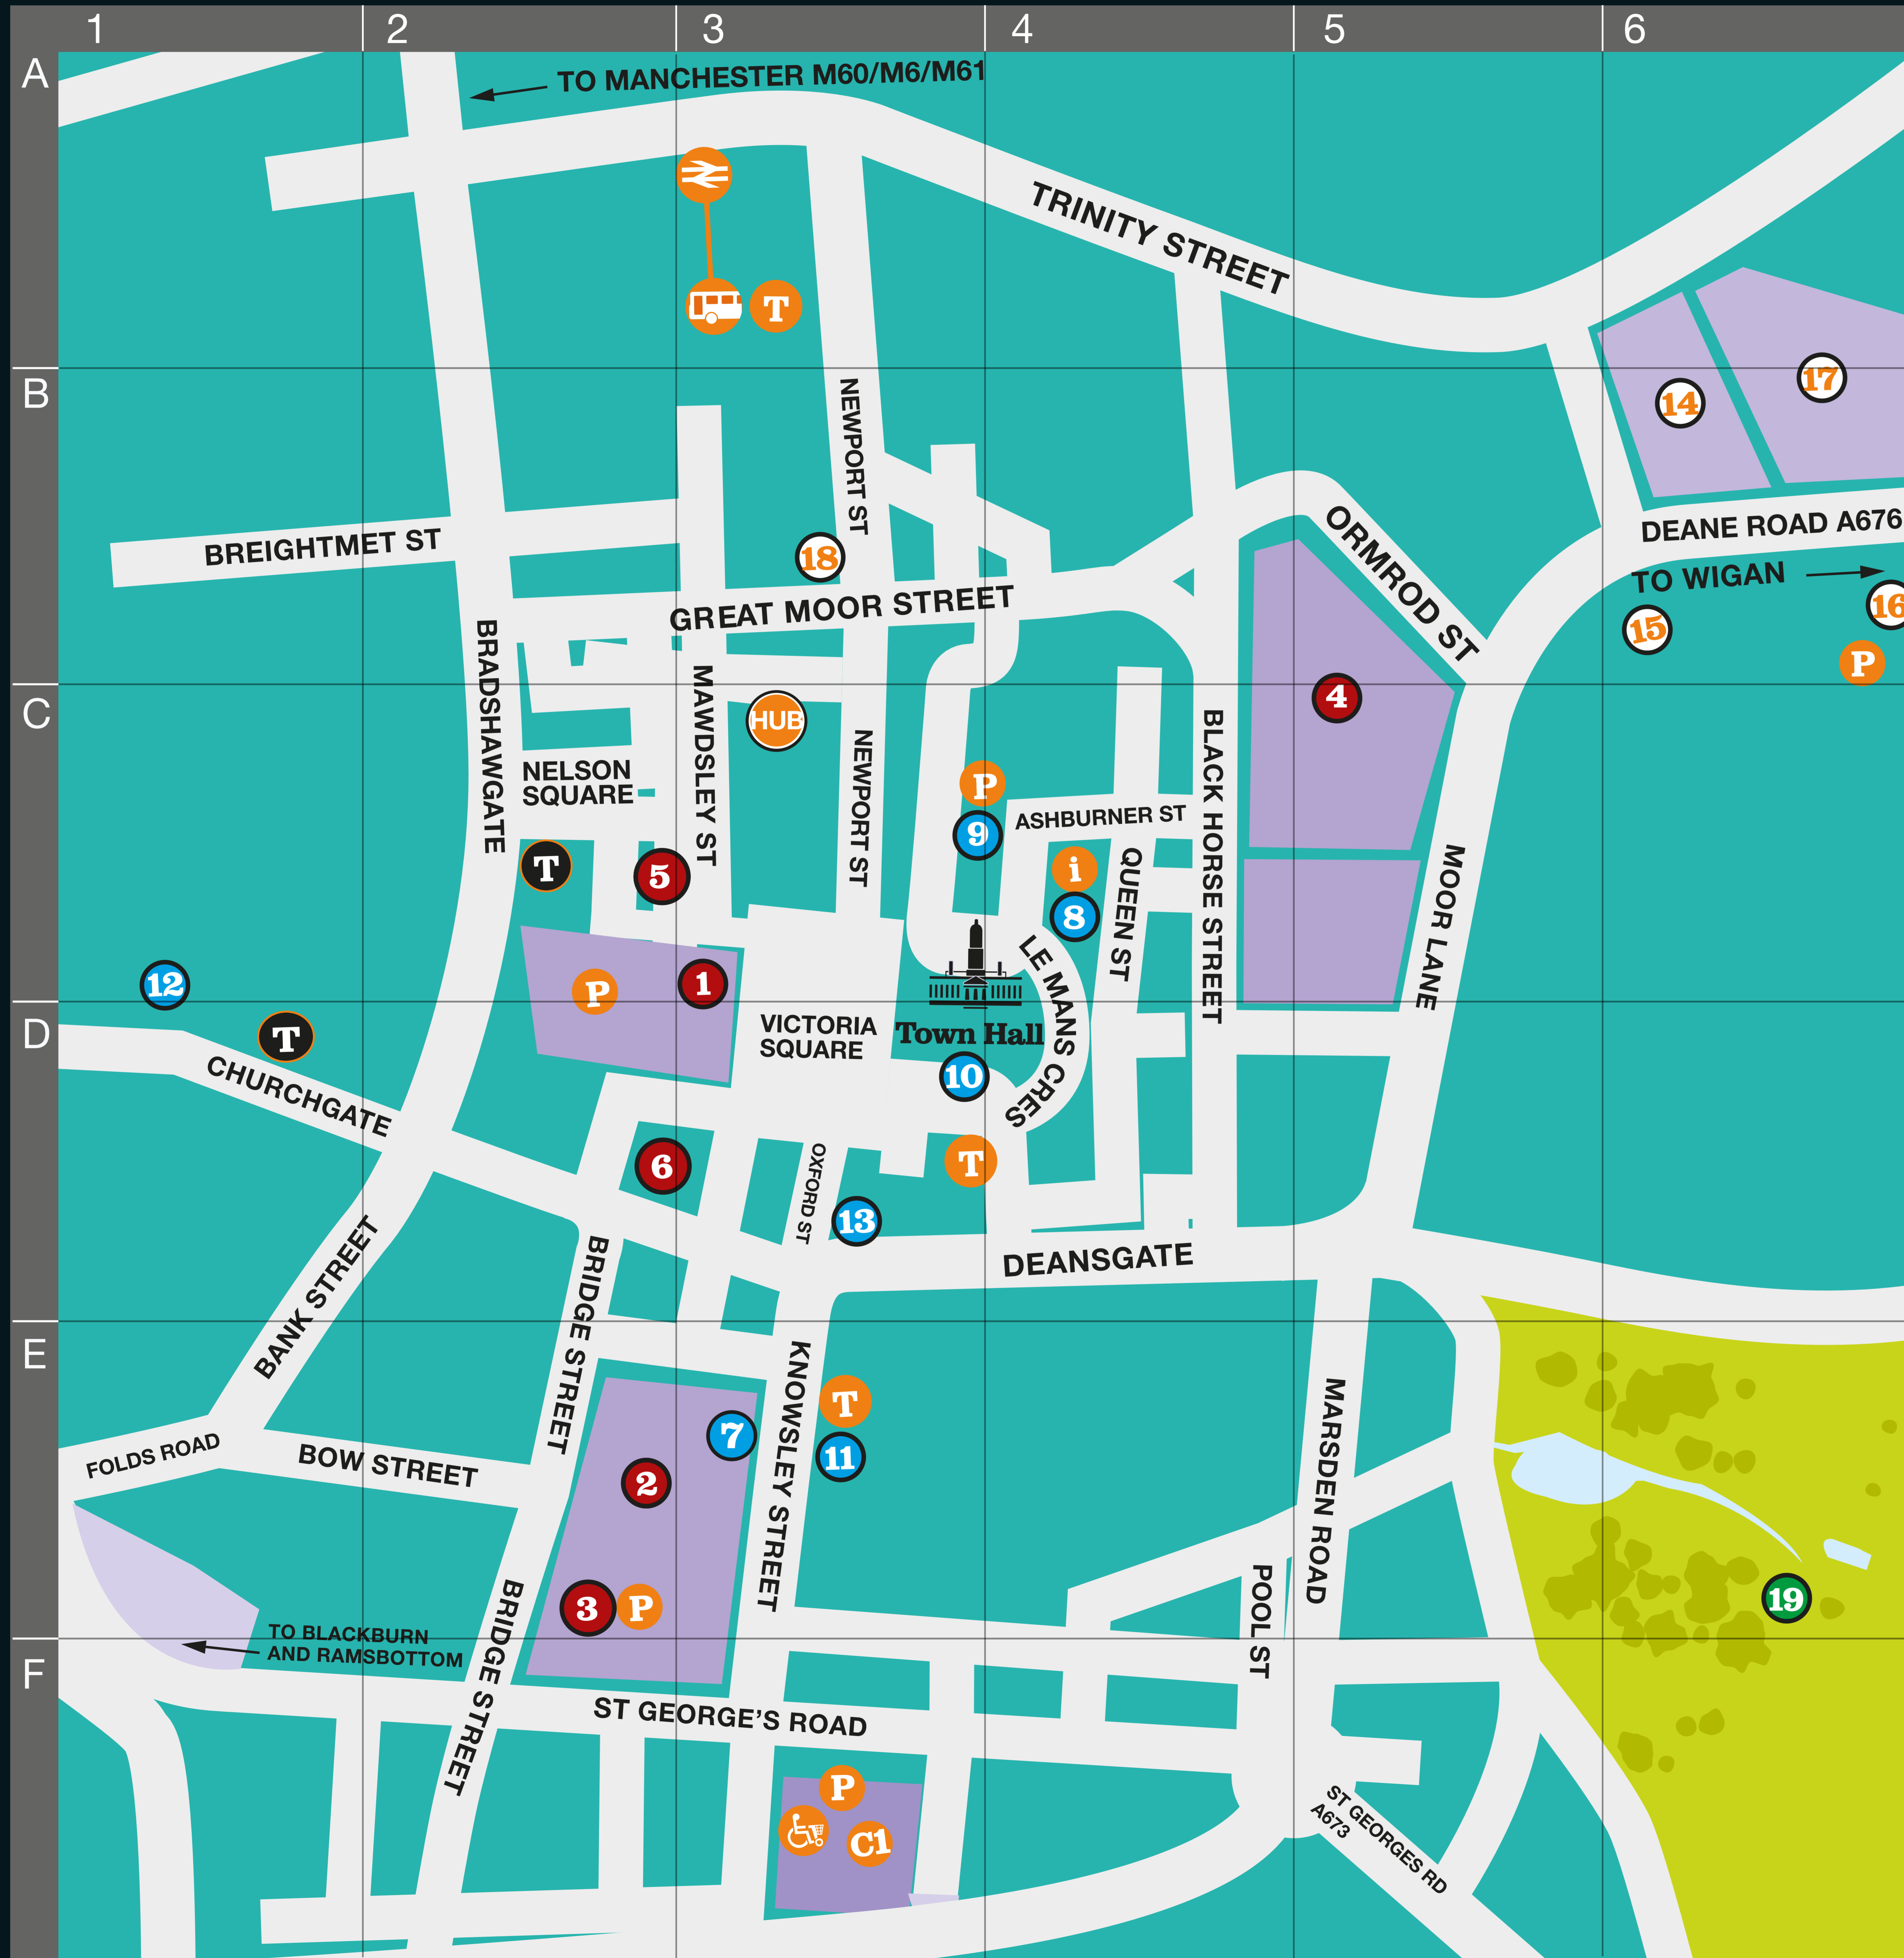

Welcome to Bolton

Places of interest

Shops

- C3 **1** Crompton Place Shopping Centre
- E2 **2** Market Place Shopping Centre
- E2 **3** Debenhams
- C5 **4** Bolton Market
- C2 **5** St Andrews Court
- D2 **6** Marks and Spencer

Culture

- E3 **7** Light Cinema
- C4 **8** Bolton Museum and Central Library
- C3 **9** The Octagon Theatre
- D3 **10** Town Hall/Albert Halls
- E3 **11** Victoria Hall
- C1 **12** Bolton Parish Church
- D3 **13** Fred Dibnah Statue

Green Space

- E6 **19** Queens Park

Local information and services

- T** Taxi Rank
- T** Night Time Taxi Rank
- A3** Train Station/Bus Interchange
- C3 HUB** The Bolton HUB
- F3 C1** Changing Places Toilet
- F3** Shopmobility
- C4 i** Tourist Information
- B6, C2, C3, E2, F3 P** Multi-Storey Car Parking

You are welcome to use the toilet facilities in stores where you see this symbol