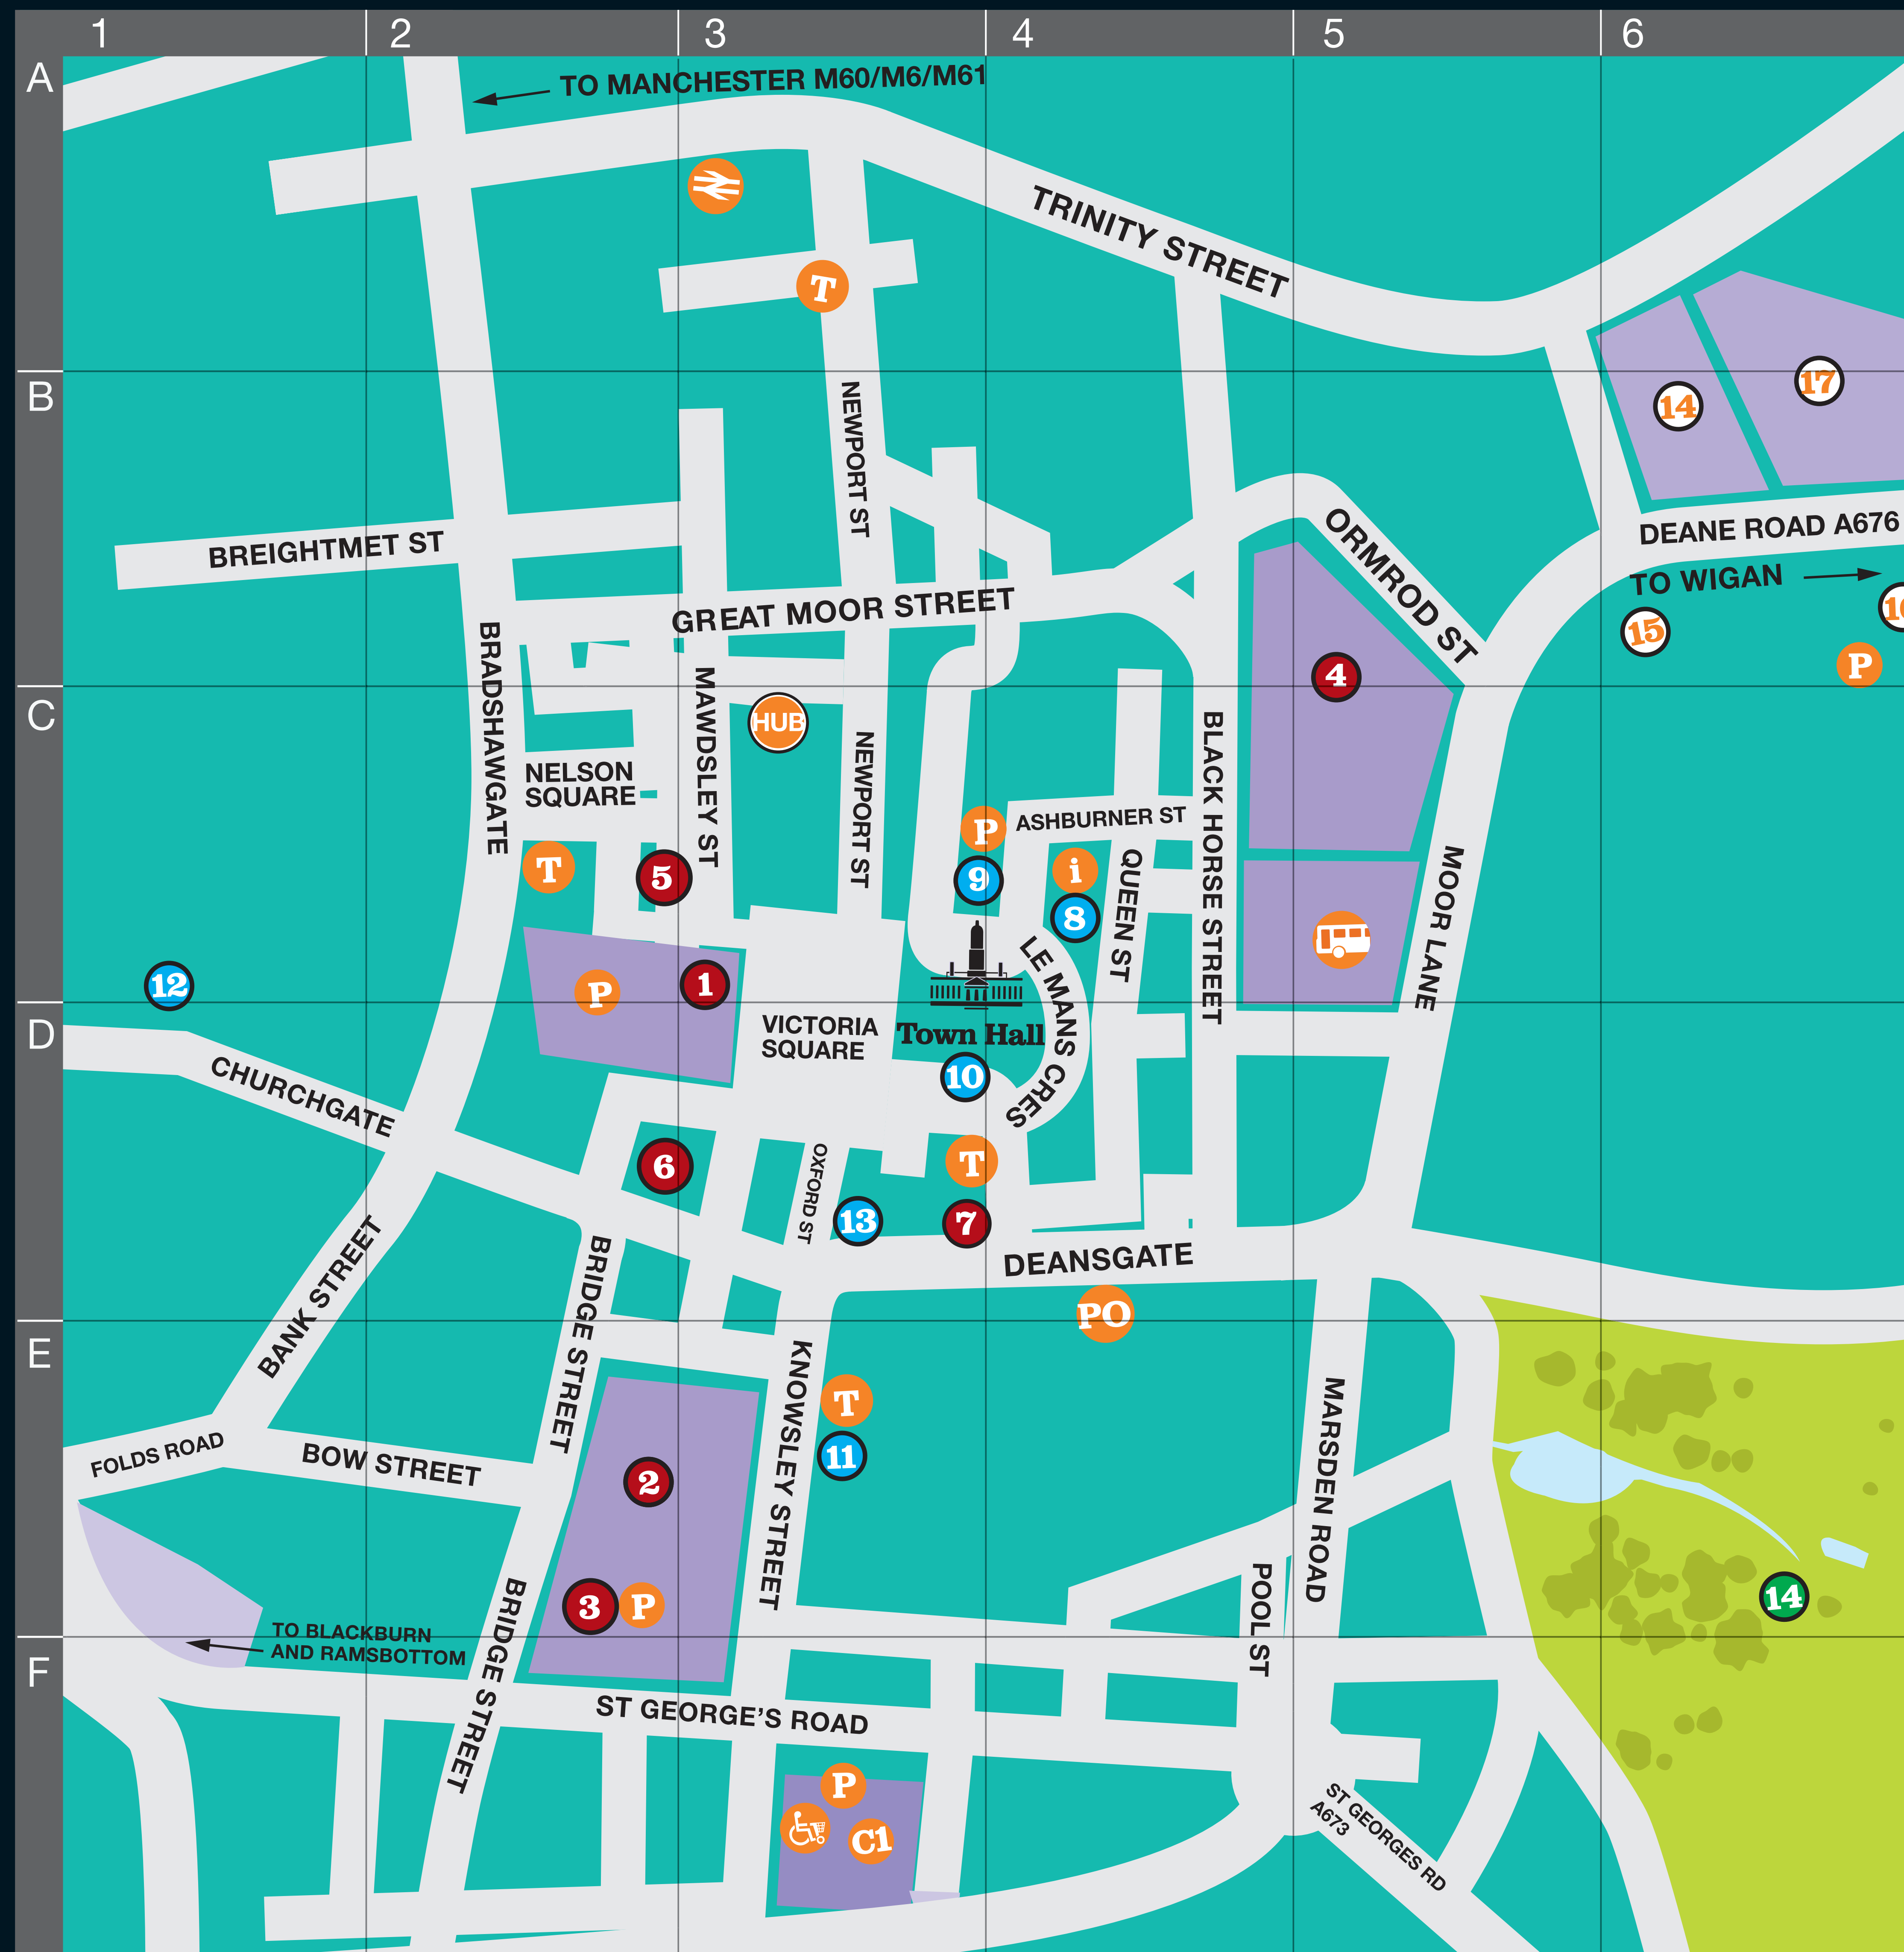

Welcome to Bolton

Places of interest...

Retail		Culture	
C3	1 Crompton Place Shopping Centre	C4	8 Bolton Museum and Central Library
E2	2 Market Place Shopping Centre	C3	9 The Octagon Theatre
E2	3 Debenhams	D3	10 Town Hall/Albert Halls
C5	4 Bolton Market	E3	11 Victoria Hall
C2	5 St Andrews Court	C1	12 Bolton Parish Church
D2	6 Marks & Spencers	D3	13 Fred Dibnah Statue
D3	7 Beales Department store	Green space	
		E6	14 Queens Park

Local information and services

T	Taxi Rank	F3	C1 Changing Places Toilet
C5	Moor Lane Bus Station	F3	Shopmobility
A3	Train Station/Bus Interchange	D3	i Tourist Information
D4	PO Post Office	P	Multi-Storey Car Parking
C3	HUB The Bolton HUB	You are welcome to use the toilet facilities in stores where you see this symbol	