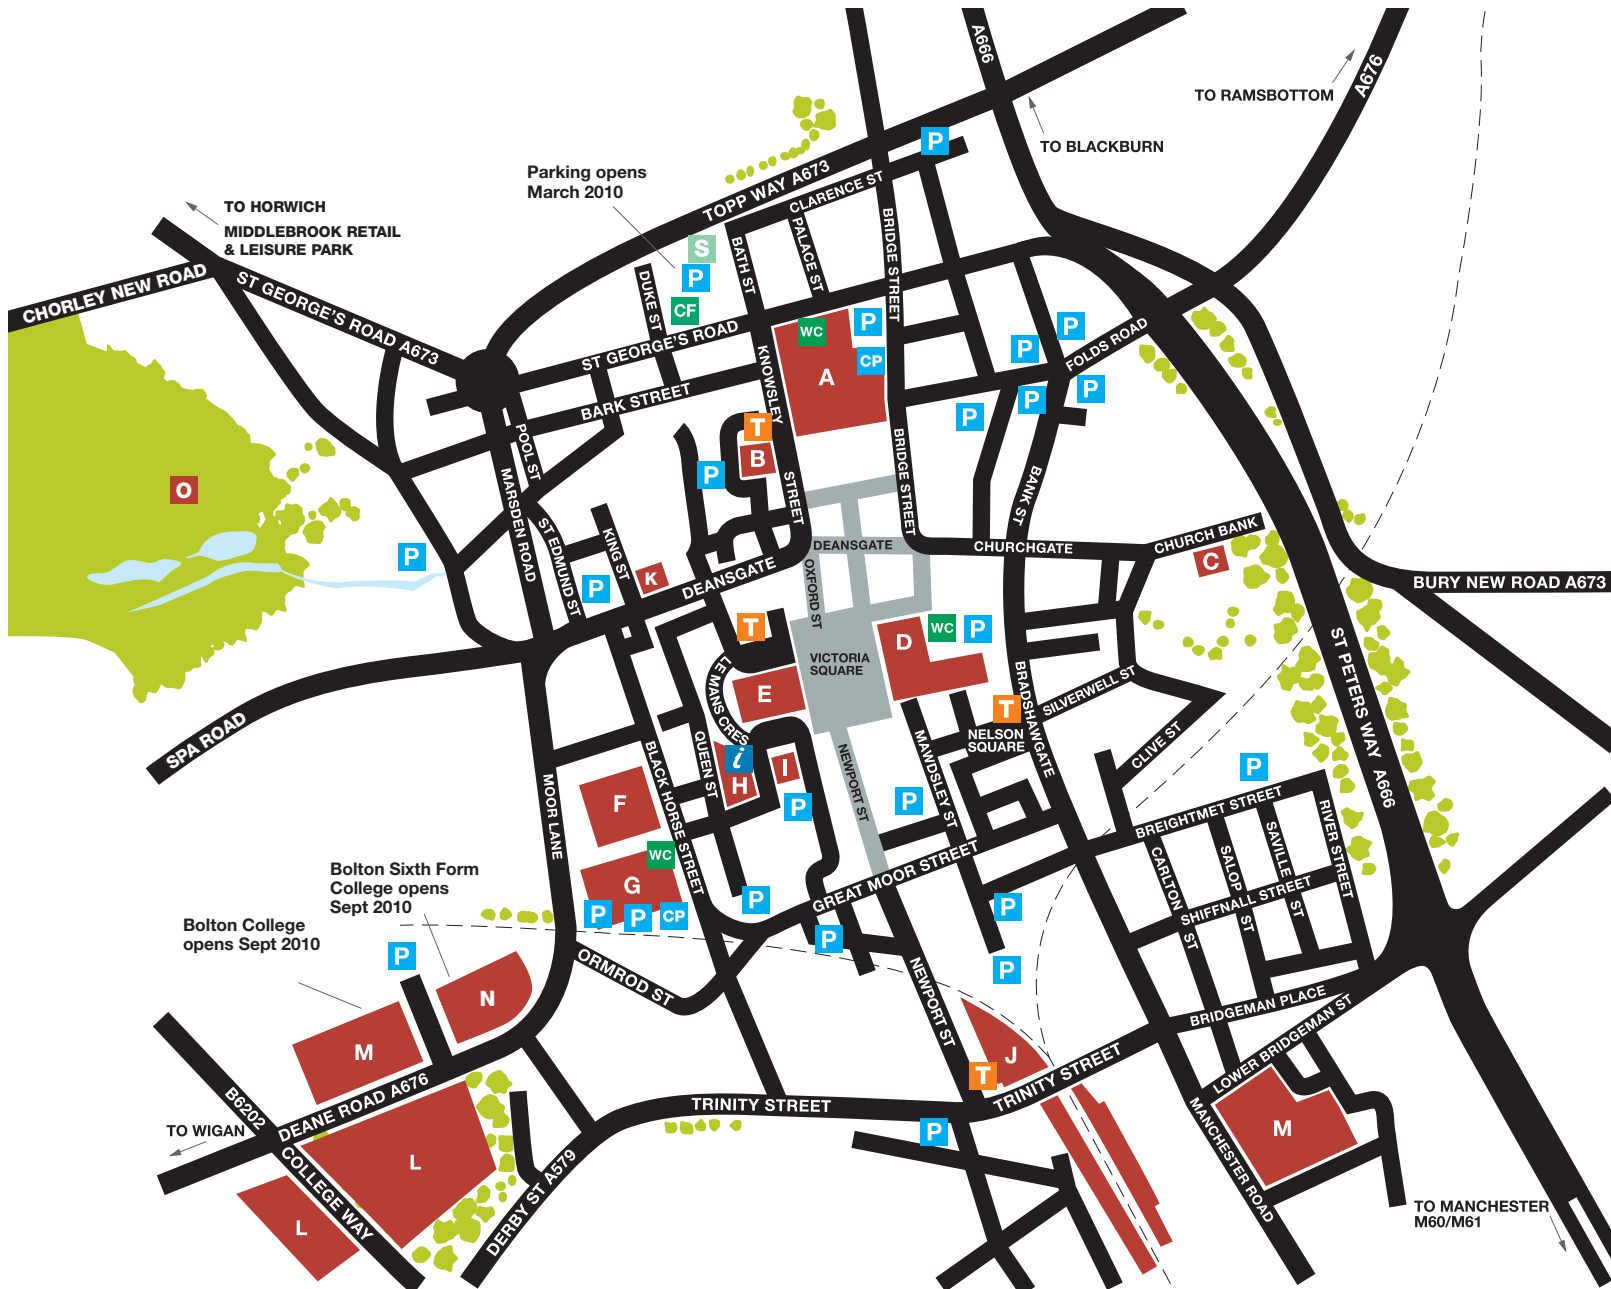

# Bolton town centre map

## Places of interest

- A** Market Place Shopping Centre
  - B** Victoria Hall
  - C** Bolton Parish Church
  - D** Crompton Place Shopping Centre
  - E** Town Hall/One Stop Shop /The Albert Halls
  - F** Moor Lane bus station
  - G** Bolton Market
  - H** Bolton Museum, Aquarium and Archive
  - I** Octagon Theatre, Bolton
  - J** Train station/bus interchange
  - K** Post Office
  - L** University of Bolton
  - M** Bolton College
  - N** Bolton Sixth Form College
  - O** Queens Park
- 
- Pedestrian area
  - Parking
  - Taxi rank
  - Tourist Information
  - Public toilets
  - Changing Places Facility
  - Coach parking
  - Shopmobility